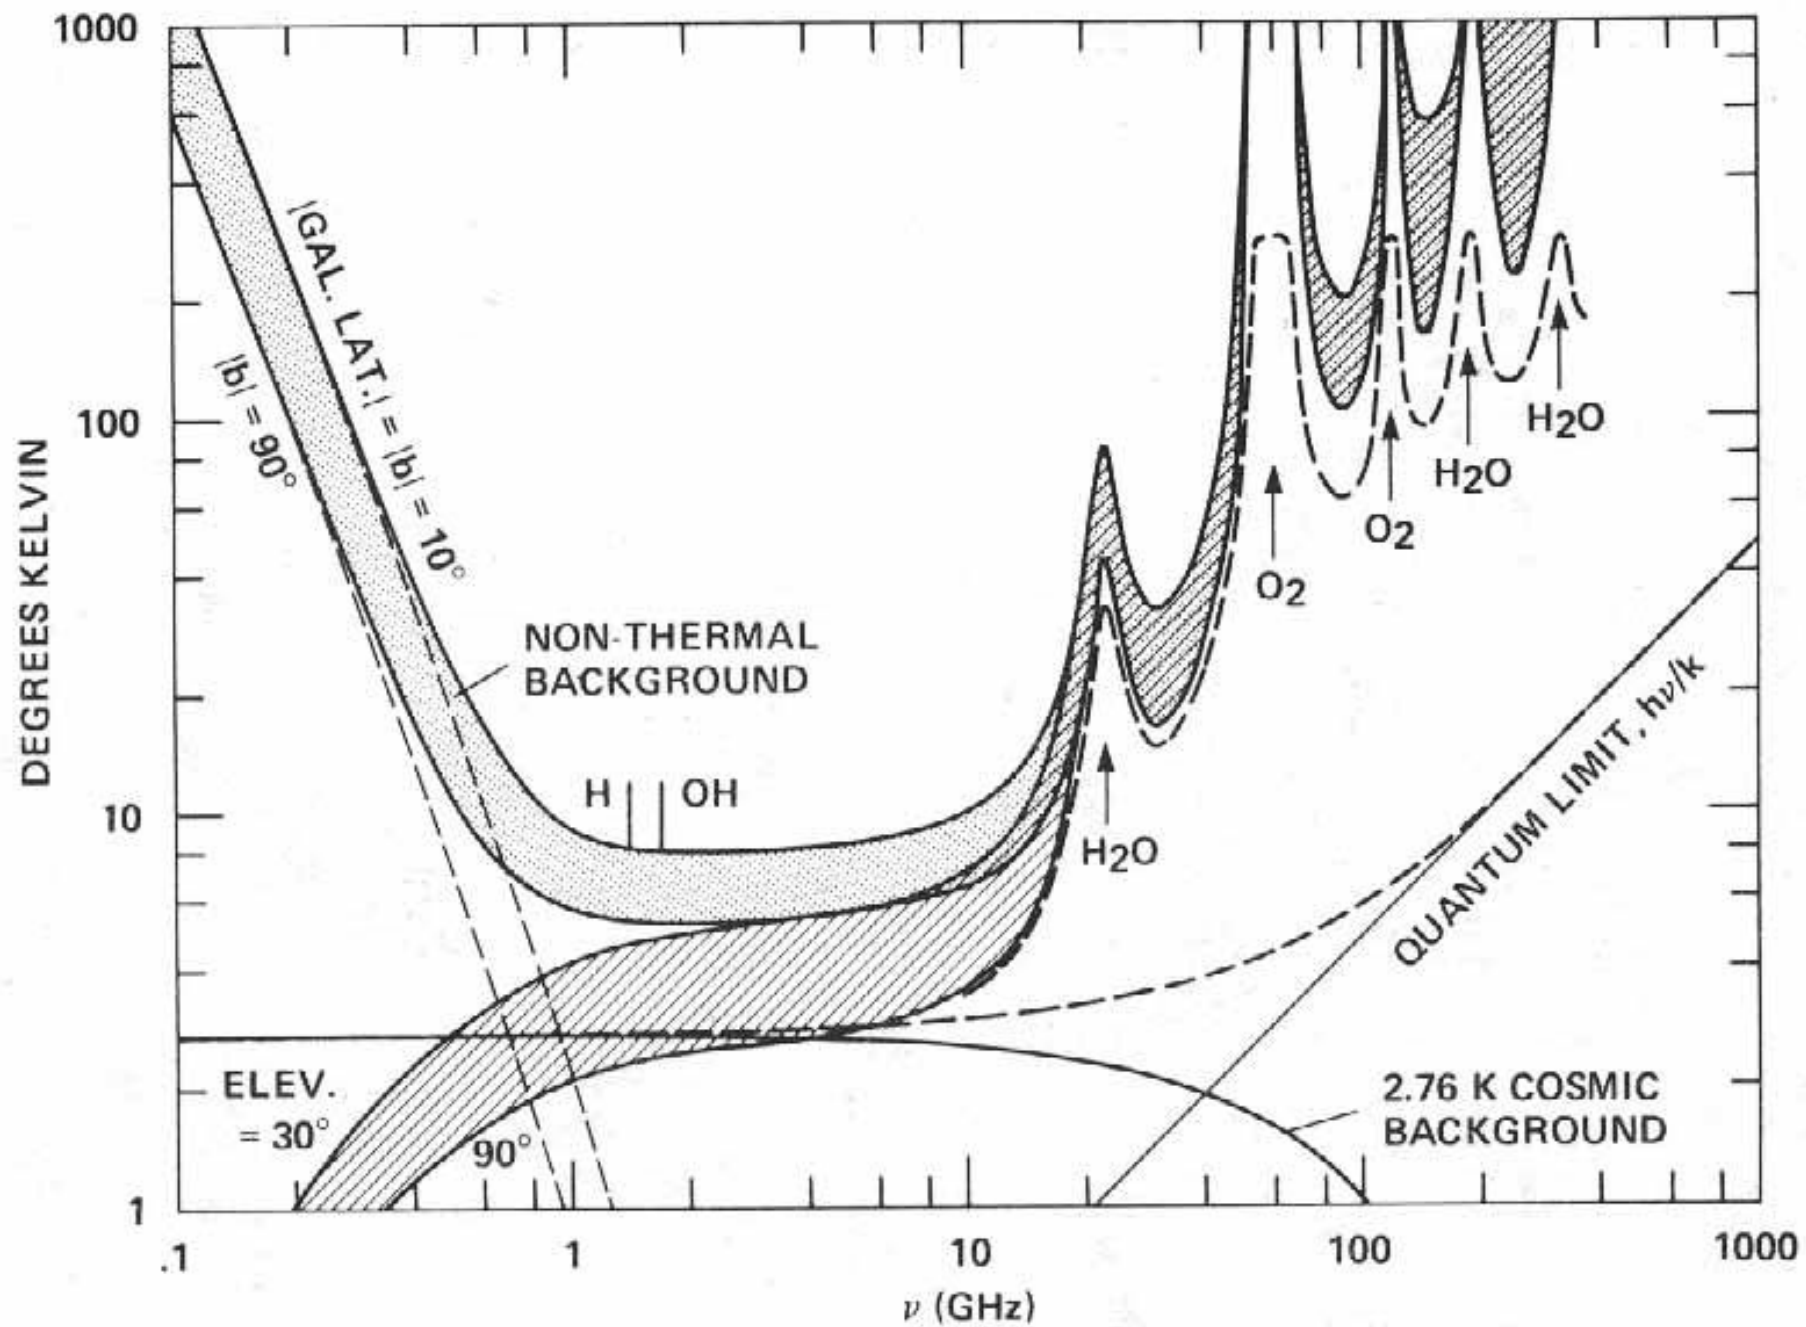

# SETI Where to look for What

- Gravity waves
- Wo Wo forces
- Electromagnetic
  - Above Optical
  - Optical – Lick Observatory, Harvard and Boquete in Panama – Corm Laser
  - Microwave
    - ATA – Pulse, Radar
    - Greenbank - Pulse, leakage
    - Parks – ?
    - Arecibo – Rader, ?
    - China - ?
    - SETI Net – I'm Here Beacon & Data/Control to L4 and L5