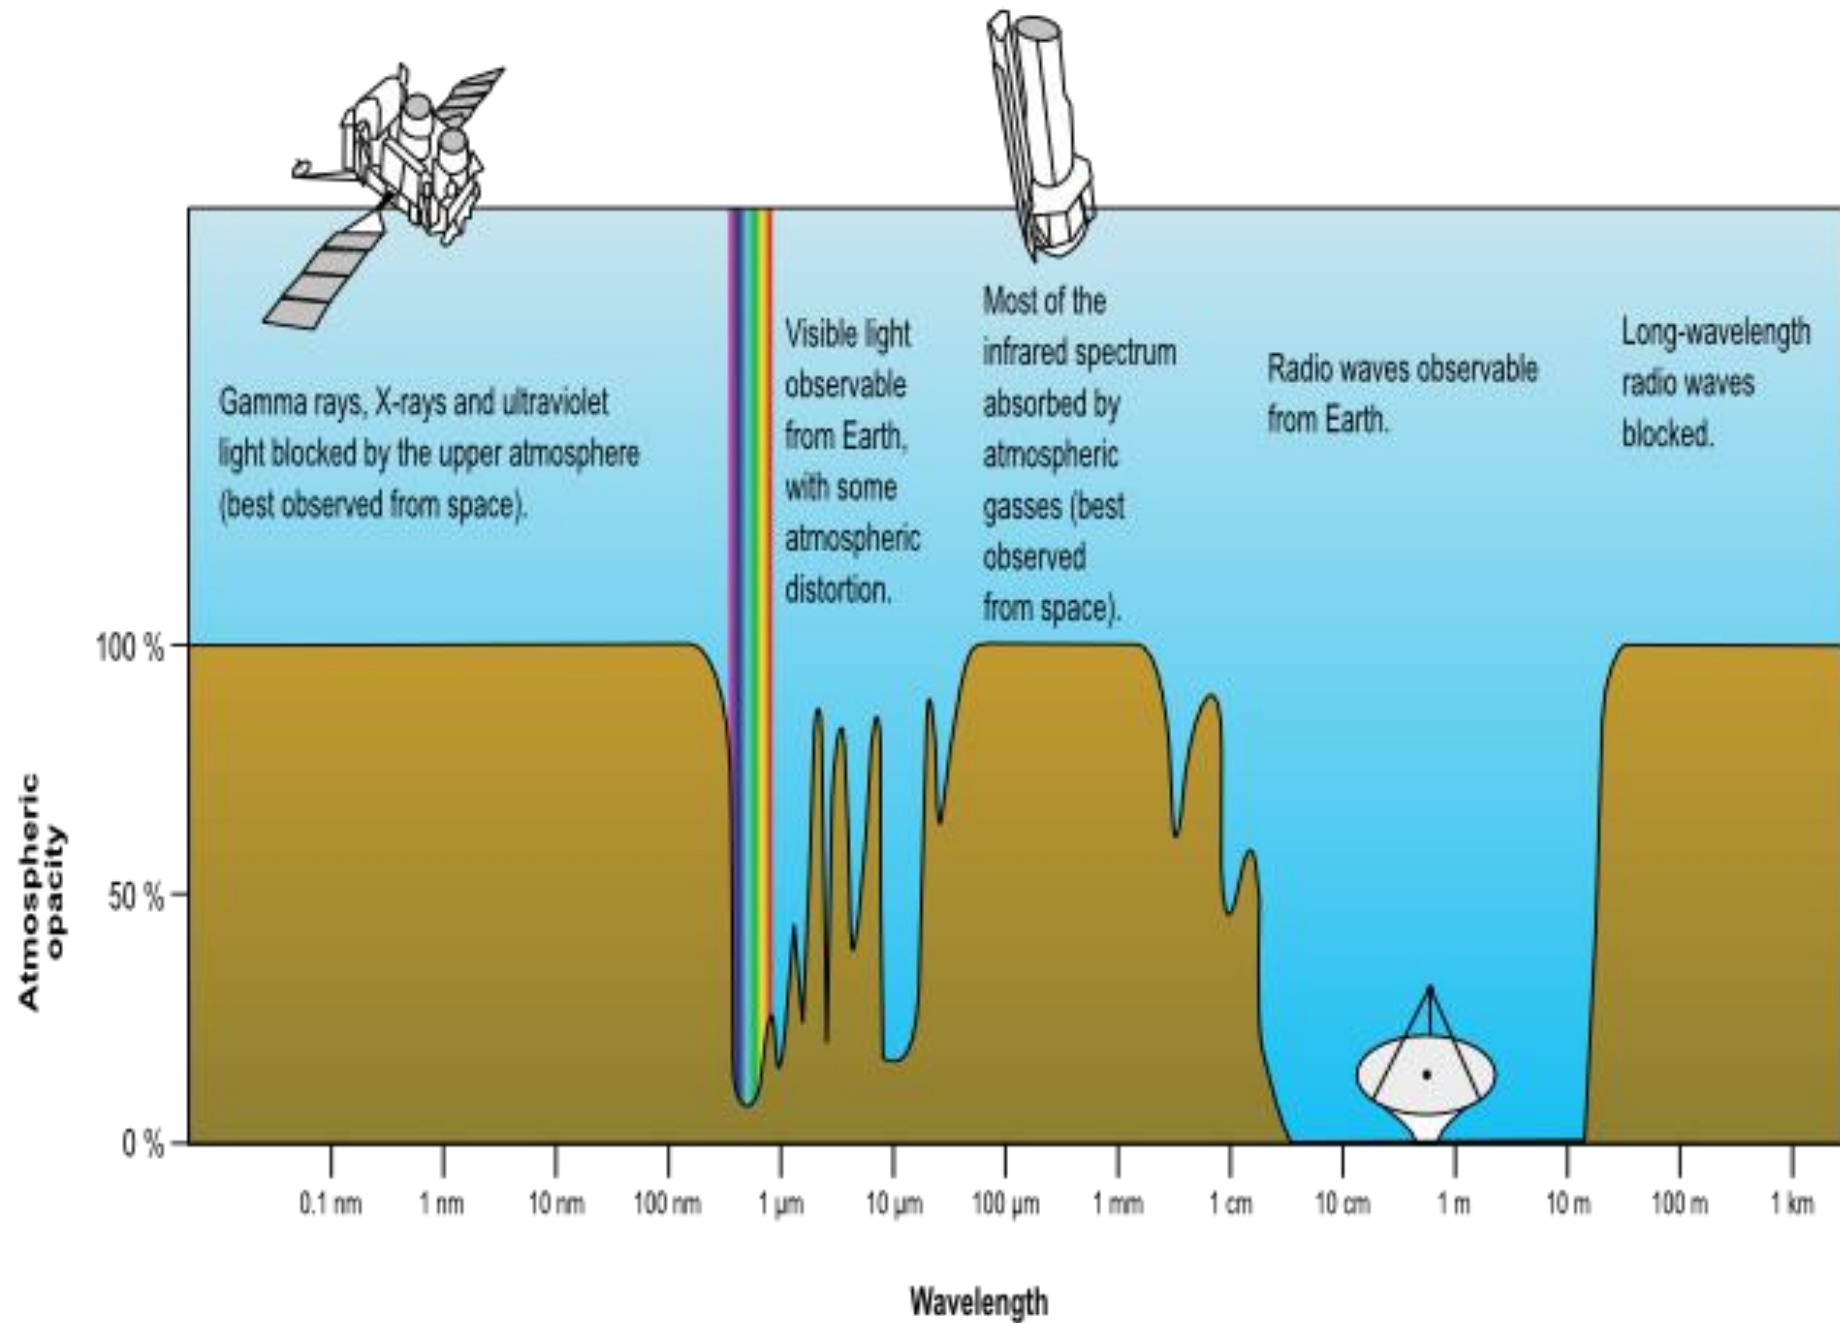

# SETI Where to look for What

- Gravity waves
- Wo Wo forces
- Electromagnetic
  - Above Optical
  - Optical – Lick Observatory, Harvard and Boquete in Panama – Corm Laser
  - Microwave
    - ATA – Pulse, Radar
    - Greenbank - Pulse, leakage
    - Parks – ?
    - Arecibo – Rader, ?
    - China - ?
    - SETI Net – I'm Here Beacon & Data/Control to L4 and L5